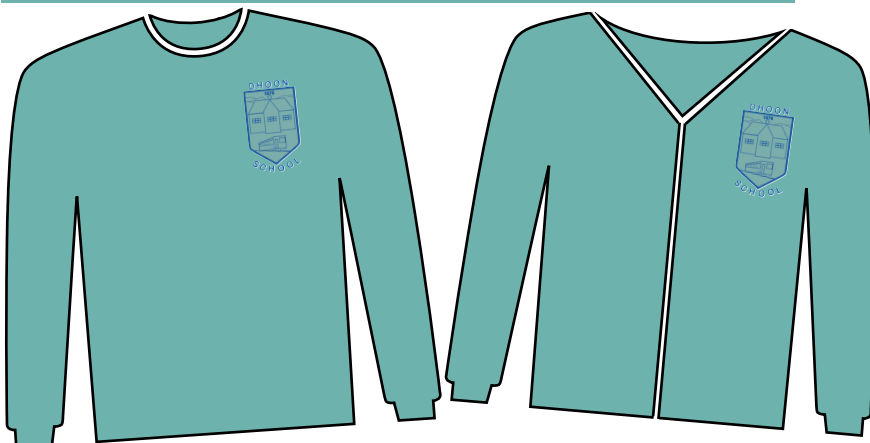

Dhoon School Uniform Reminder

Jade or white polo shirt

Grey school trousers or shorts

Lets get the little details right!

White, grey or black socks

Grey school skirt or dress

Black shoes

Jade jumper or cardigan