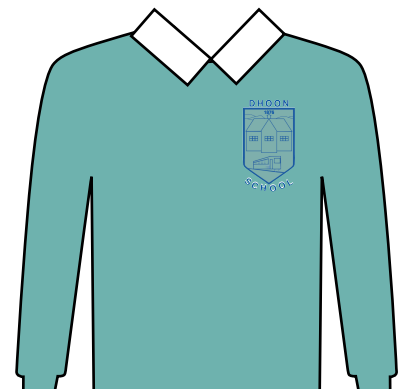

Dhoon School Uniform Reminder

Jade or white polo shirt

Grey school trousers or shorts

Lets get the little details right!

White, grey or black socks

Grey school skirt or dress

Black shoes

Jade jumper or cardigan