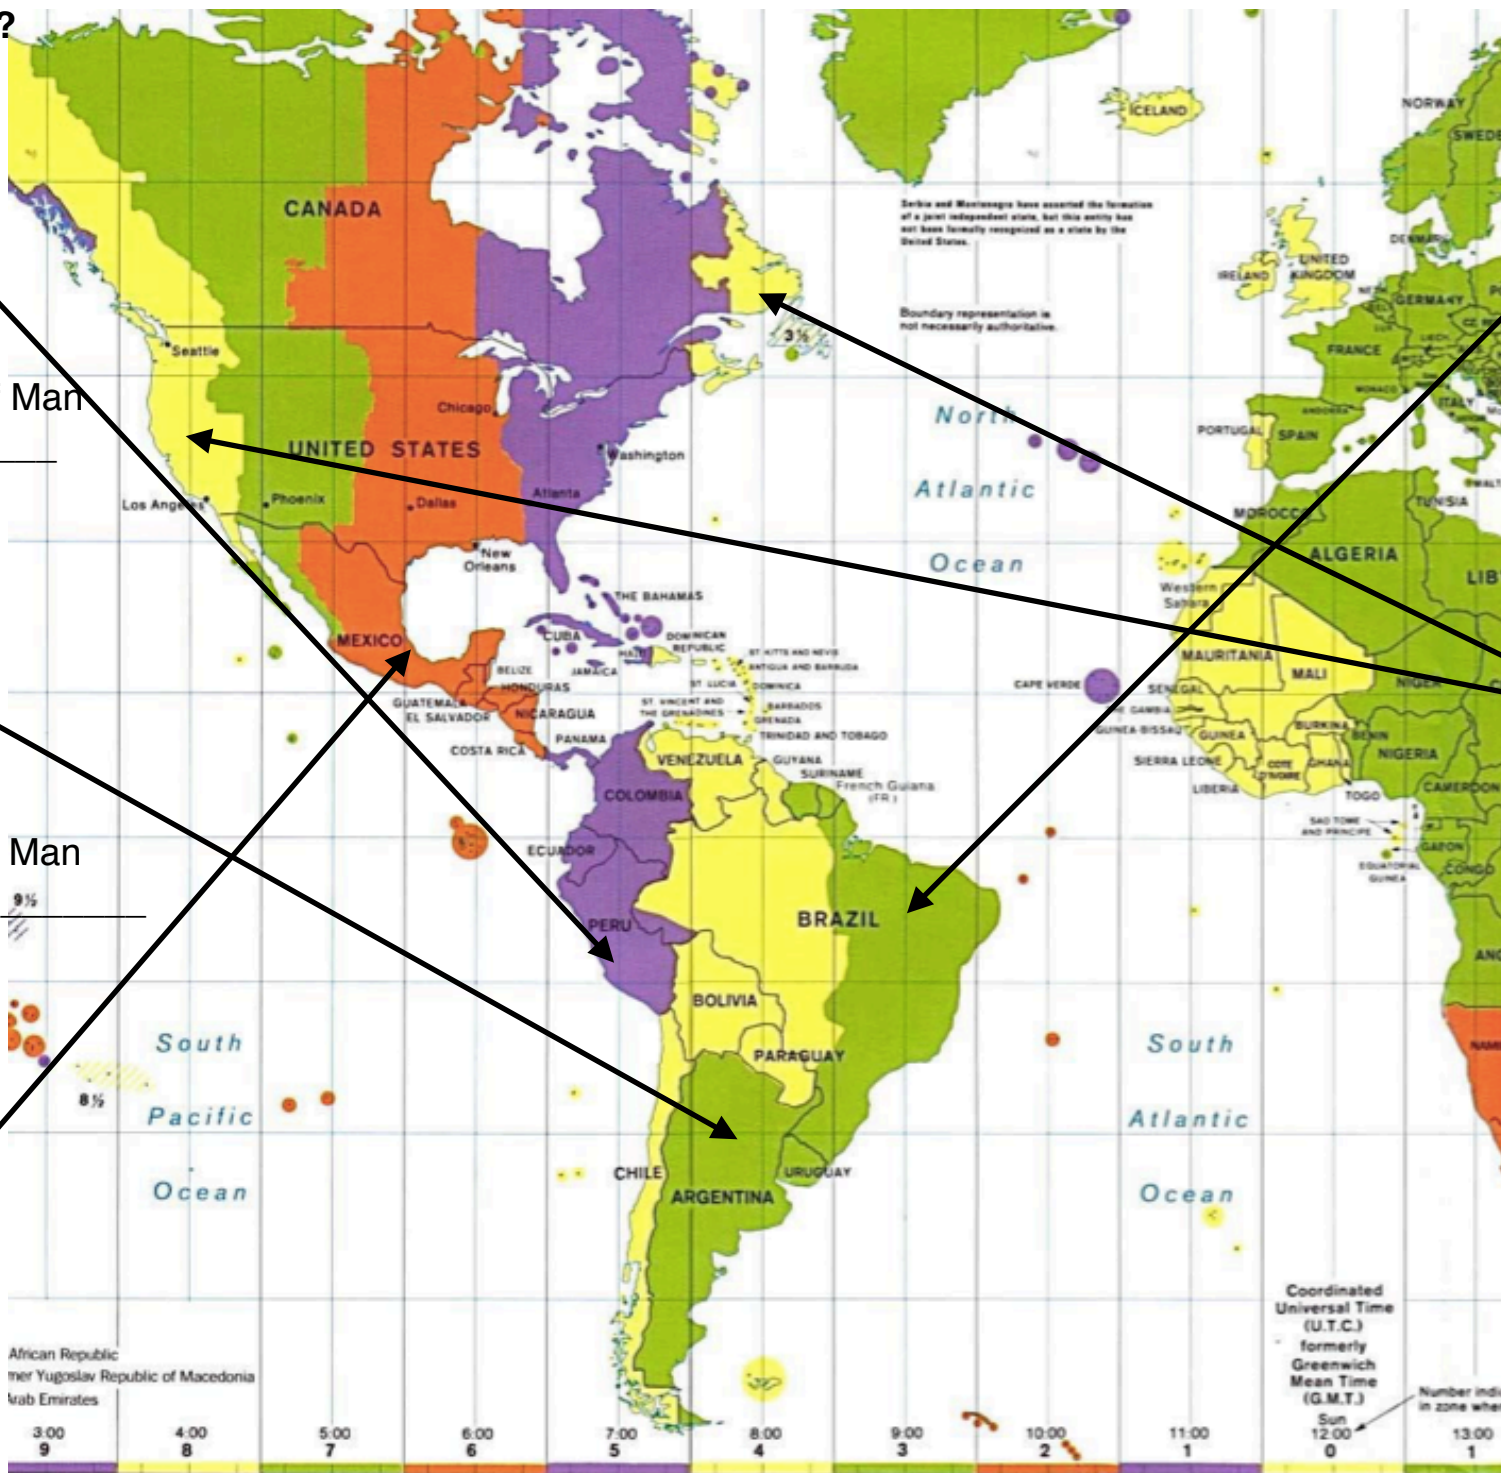

Do you know about any countries which are in a different time zone to the Isle of Man?

Standard Time Zones of the World

Can you identify countries which have more than one time zone?

Are you surprised by any countries and their time zones? Why?

What time will it be?

5.00 pm in the Isle of Man  
In **Peru** it is \_\_\_\_\_

9.15 pm in the Isle of Man  
In **Argentina** it is \_\_\_\_\_

4.30 pm in the Isle of Man  
In **Mexico** it is \_\_\_\_\_

11.10 pm in the Isle of Man.  
In eastern **Brazil** it is \_\_\_\_\_

4.00 am in the Isle of Man.  
In eastern **Canada** it is \_\_\_\_\_

6.30 am in the Isle of Man.  
In eastern **U.S.A** it is \_\_\_\_\_