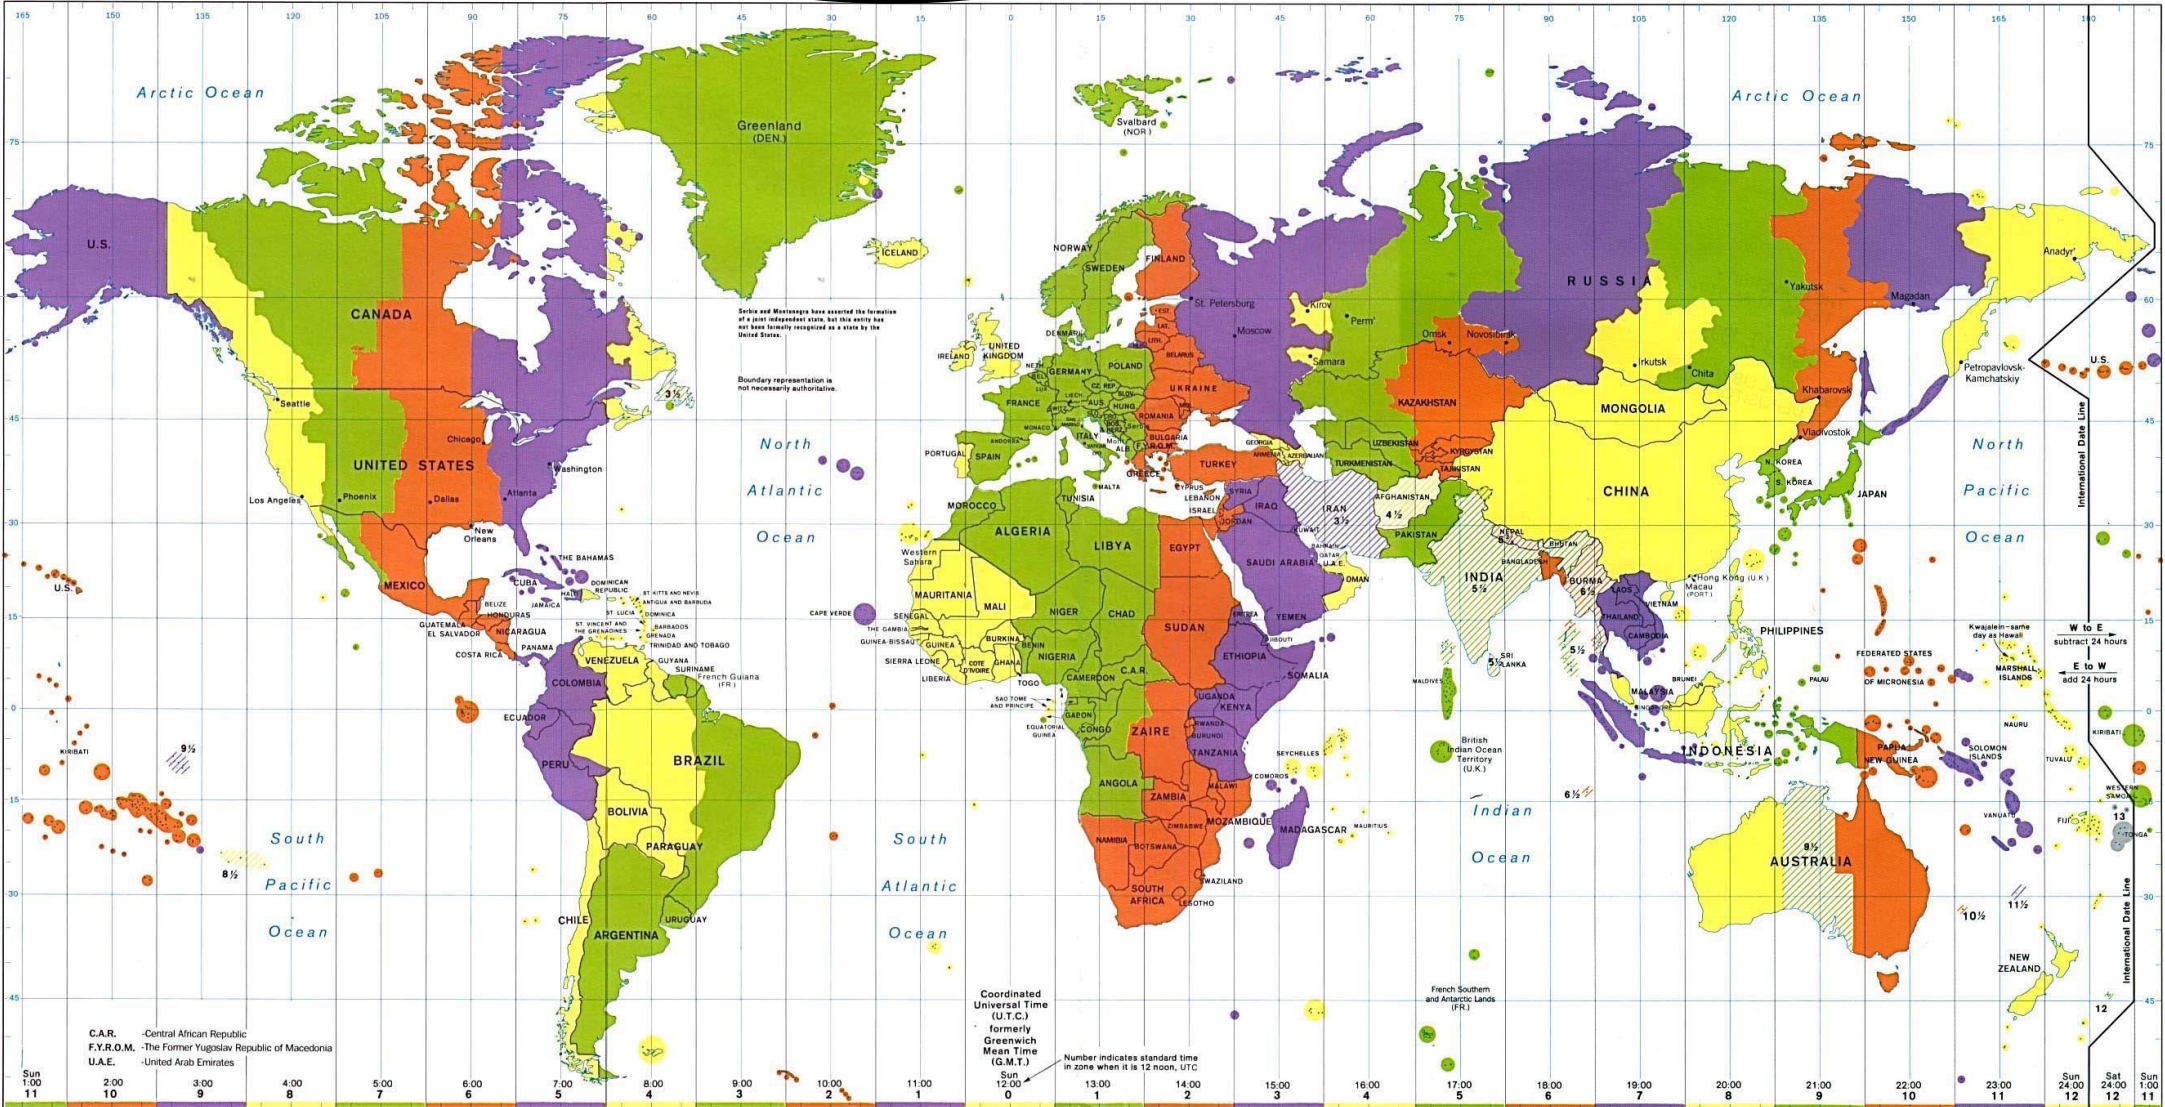

Do you know about any countries which are in a different time zone to the Isle of Man?

Standard Time Zones of the World

Can you identify countries which have more than one time zone?

Are you surprised by any countries and their time zones? Why?

What time will it be?

5.00 pm in the Isle of Man  
In **Peru** it is \_\_\_\_\_

9.15 pm in the Isle of Man  
In **Argentina** it is \_\_\_\_\_

4.30 pm in the Isle of Man  
In **Mexico** it is \_\_\_\_\_

11.10 pm in the Isle of Man.  
In eastern **Brazil** it is \_\_\_\_\_

4.00 am in the Isle of Man.  
In eastern **Canada** it is \_\_\_\_\_

6.30 am in the Isle of Man.  
In eastern **U.S.A** it is \_\_\_\_\_