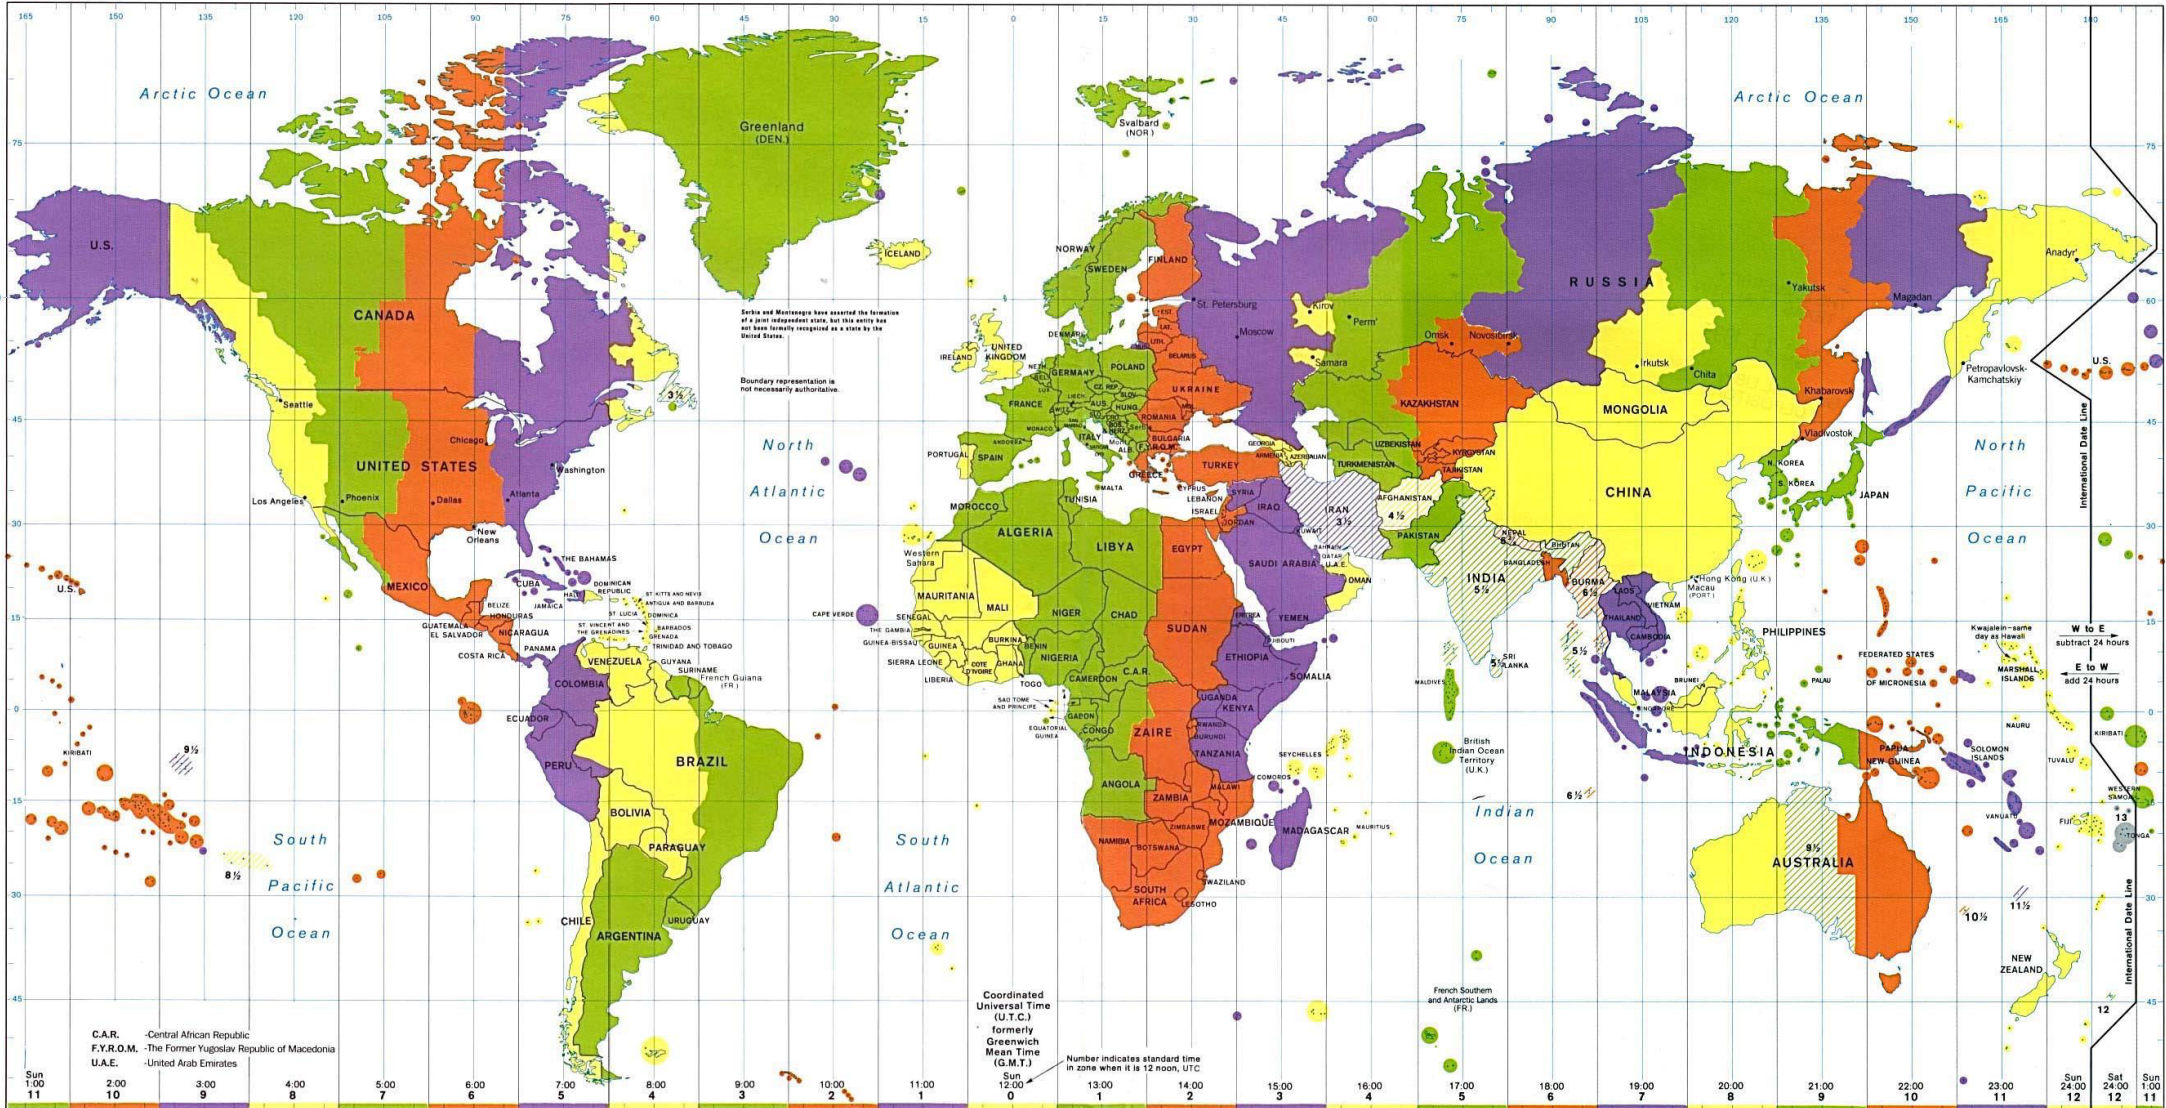

Standard Time Zones of the World

What time will it be?

2.00 pm in the Isle of Man
In **Norway** it will be _____

5.30 am in the IOM
In **Madagascar** it will be _____

12.00 noon in the Isle of Man
In **Portugal** it will be _____

11.00 am in the Isle of Man
In **Turkey** it will be _____

4.15 pm in the Isle of Man
In **Egypt** it will be _____

9.25 am in the Isle of Man
In **Algeria** it will be _____

What time will it be?

2.00 pm in the Isle of Man
In **Norway** it will be 3.00 pm

5.30 am in the IOM
In **Madagascar** it will be 8.30 am

12.00 noon in the Isle of Man
In **Portugal** it will be 12.00 noon

11.00 am in the Isle of Man
In **Turkey** it will be 1.00 pm

4.15 pm in the Isle of Man
In **Egypt** it will be 6.15 pm

9.25 am in the Isle of Man
In **Algeria** it will be 10.25 am