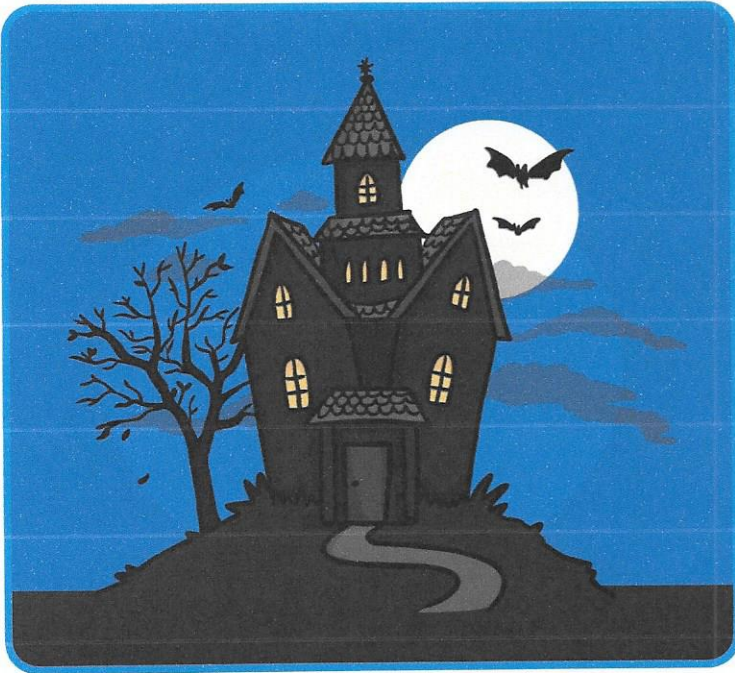

Story Settings Description

Key Words

spooky haunted gloomy

scary frightening

terrifying dark cold

dangerous mysterious

eerie lonely creepy foggy

misty